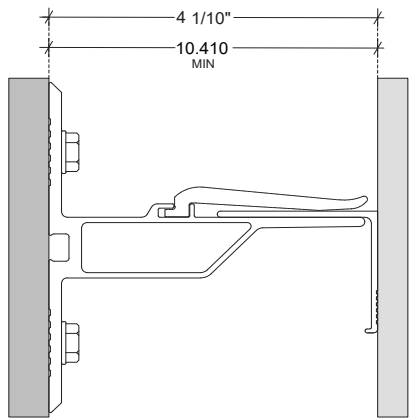

ALUMINIUM SUPPORT SYSTEM FOR
RAINSCREEN CLADDING
XKELEX X-BK HORIZONTAL SERIES & X-TB50

X-BK-H100
Min. Depth

X-BK-H100
Max. Depth

X-BK-H150
Min. Depth

X-BK-H150
Max. Depth

NOTES:

SYSTEM:

X-BK HORIZONTAL SERIES

DETAIL:

BRACKET SYSTEMS

DETAIL SHEET:

X-BK-H-01

ALUMINIUM SUPPORT SYSTEM FOR
RAINSCREEN CLADDING
XKELEX X-BK HORIZONTAL SERIES

X-BK-H100
Min. Depth

X-BK-H100
Max. Depth

X-BK-H150
Min. Depth

X-BK-H150
Max. Depth

NOTES:

SYSTEM:	X-BK HORIZONTAL SERIES
DETAIL:	BRACKET SYSTEMS
DETAIL SHEET:	X-BK-H-02