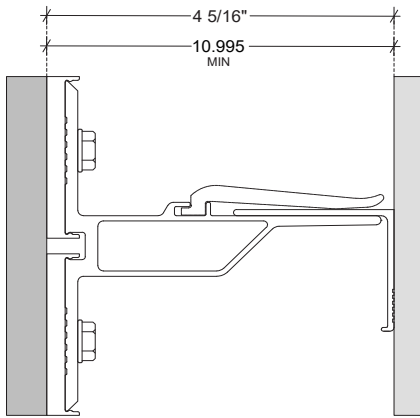

ALUMINIUM SUPPORT SYSTEM FOR
RAINSCREEN CLADDING
XKELEX X-BK HORIZONTAL SERIES & X-TB50

X-BK-H100
Min. Depth

X-BK-H100
Max. Depth

X-BK-H150
Min. Depth

X-BK-H150
Max. Depth

NOTES:

SYSTEM:

X-BK HORIZONTAL SERIES

DETAIL:

BRACKET SYSTEMS

DETAIL SHEET:

X-BK-H-01

ALUMINIUM SUPPORT SYSTEM FOR
RAINSCREEN CLADDING
XKELEX X-BK HORIZONTAL SERIES

X-BK-H100
Min. Depth

X-BK-H100
Max. Depth

X-BK-H150
Min. Depth

X-BK-H150
Max. Depth

NOTES:

SYSTEM:	X-BK HORIZONTAL SERIES
DETAIL:	BRACKET SYSTEMS
DETAIL SHEET:	X-BK-H-02