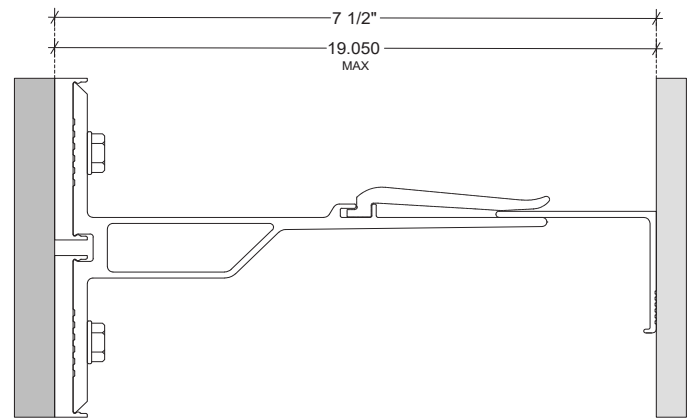

ALUMINIUM SUPPORT SYSTEM FOR
RAINSCREEN CLADDING
XKELEX X-BK HORIZONTAL SERIES & X-TB50

X-BK-H100
Min. Depth

X-BK-H100
Max. Depth

X-BK-H150
Min. Depth

X-BK-H150
Max. Depth

NOTES:

SYSTEM:

X-BK HORIZONTAL SERIES

DETAIL:

BRACKET SYSTEMS

DETAIL SHEET:

X-BK-H-01

ALUMINIUM SUPPORT SYSTEM FOR
RAINSCREEN CLADDING
XKELEX X-BK HORIZONTAL SERIES

X-BK-H100
Min. Depth

X-BK-H100
Max. Depth

X-BK-H150
Min. Depth

X-BK-H150
Max. Depth

NOTES:

SYSTEM:	X-BK HORIZONTAL SERIES
DETAIL:	BRACKET SYSTEMS
DETAIL SHEET:	X-BK-H-02