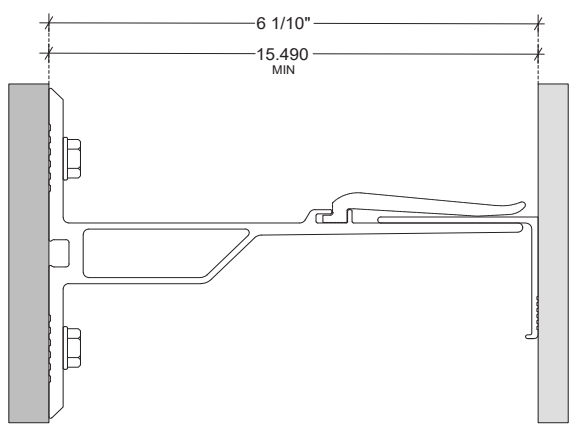

ALUMINIUM SUPPORT SYSTEM FOR
RAINSCREEN CLADDING
XKELEX X-BK HORIZONTAL SERIES & X-TB50

X-BK-H100
Min. Depth

X-BK-H100
Max. Depth

X-BK-H150
Min. Depth

X-BK-H150
Max. Depth

NOTES:

SYSTEM:

X-BK HORIZONTAL SERIES

DETAIL:

BRACKET SYSTEMS

DETAIL SHEET:

X-BK-H-01

ALUMINIUM SUPPORT SYSTEM FOR
RAINSCREEN CLADDING
XKELEX X-BK HORIZONTAL SERIES

X-BK-H100
Min. Depth

X-BK-H100
Max. Depth

X-BK-H150
Min. Depth

X-BK-H150
Max. Depth

NOTES:

SYSTEM:	X-BK HORIZONTAL SERIES
DETAIL:	BRACKET SYSTEMS
DETAIL SHEET:	X-BK-H-02