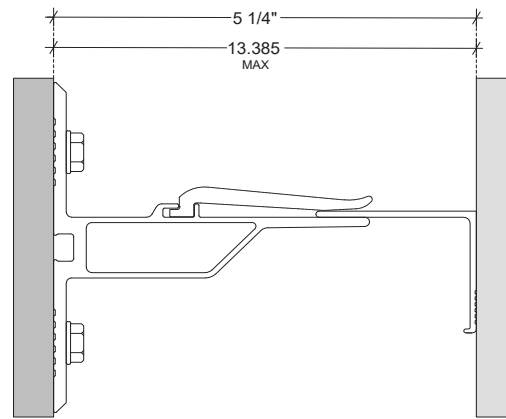

ALUMINIUM SUPPORT SYSTEM FOR
RAINSCREEN CLADDING
XKELEX X-BK HORIZONTAL SERIES & X-TB50

X-BK-H100
Min. Depth

X-BK-H100
Max. Depth

X-BK-H150
Min. Depth

X-BK-H150
Max. Depth

NOTES:

SYSTEM:

X-BK HORIZONTAL SERIES

DETAIL:

BRACKET SYSTEMS

DETAIL SHEET:

X-BK-H-01

ALUMINIUM SUPPORT SYSTEM FOR
RAINSCREEN CLADDING
XKELEX X-BK HORIZONTAL SERIES

X-BK-H100
Min. Depth

X-BK-H100
Max. Depth

X-BK-H150
Min. Depth

X-BK-H150
Max. Depth

NOTES:

SYSTEM:	X-BK HORIZONTAL SERIES
DETAIL:	BRACKET SYSTEMS
DETAIL SHEET:	X-BK-H-02