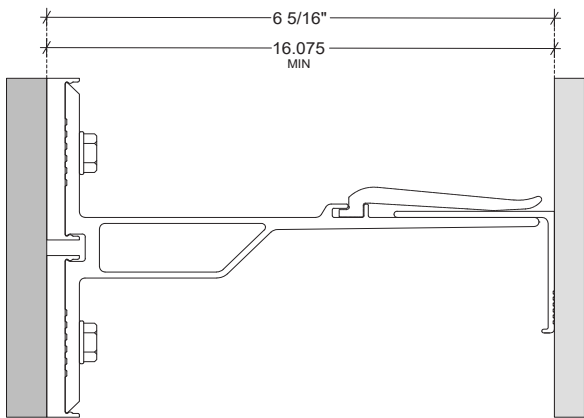

ALUMINIUM SUPPORT SYSTEM FOR
RAINSCREEN CLADDING
XKELEX X-BK HORIZONTAL SERIES & X-TB50

X-BK-H100
Min. Depth

X-BK-H100
Max. Depth

X-BK-H150
Min. Depth

X-BK-H150
Max. Depth

NOTES:

SYSTEM:

X-BK HORIZONTAL SERIES

DETAIL:

BRACKET SYSTEMS

DETAIL SHEET:

X-BK-H-01

ALUMINIUM SUPPORT SYSTEM FOR
RAINSCREEN CLADDING
XKELEX X-BK HORIZONTAL SERIES

X-BK-H100
Min. Depth

X-BK-H100
Max. Depth

X-BK-H150
Min. Depth

X-BK-H150
Max. Depth

NOTES:

SYSTEM:	X-BK HORIZONTAL SERIES
DETAIL:	BRACKET SYSTEMS
DETAIL SHEET:	X-BK-H-02