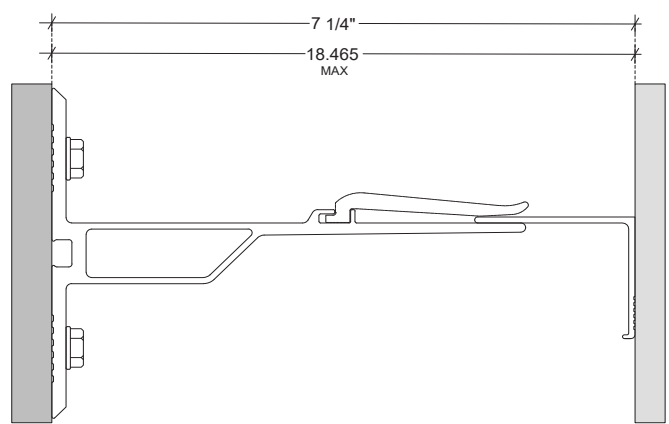

ALUMINIUM SUPPORT SYSTEM FOR
RAINSCREEN CLADDING
XKELEX X-BK HORIZONTAL SERIES & X-TB50

X-BK-H100
Min. Depth

X-BK-H100
Max. Depth

X-BK-H150
Min. Depth

X-BK-H150
Max. Depth

NOTES:

SYSTEM:

X-BK HORIZONTAL SERIES

DETAIL:

BRACKET SYSTEMS

DETAIL SHEET:

X-BK-H-01

ALUMINIUM SUPPORT SYSTEM FOR
RAINSCREEN CLADDING
XKELEX X-BK HORIZONTAL SERIES

X-BK-H100
Min. Depth

X-BK-H100
Max. Depth

X-BK-H150
Min. Depth

X-BK-H150
Max. Depth

NOTES:

SYSTEM:	X-BK HORIZONTAL SERIES
DETAIL:	BRACKET SYSTEMS
DETAIL SHEET:	X-BK-H-02