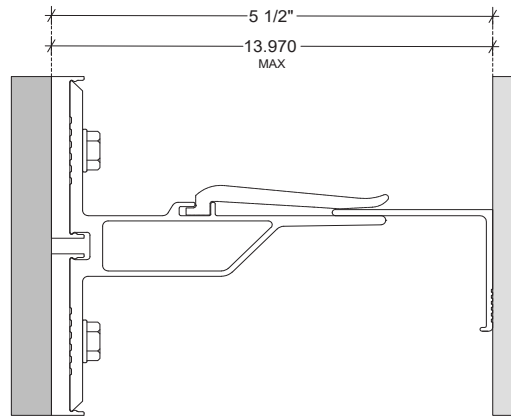

ALUMINIUM SUPPORT SYSTEM FOR
RAINSCREEN CLADDING
XKELEX X-BK HORIZONTAL SERIES & X-TB50

X-BK-H100
Min. Depth

X-BK-H100
Max. Depth

X-BK-H150
Min. Depth

X-BK-H150
Max. Depth

NOTES:

SYSTEM:

X-BK HORIZONTAL SERIES

DETAIL:

BRACKET SYSTEMS

DETAIL SHEET:

X-BK-H-01

ALUMINIUM SUPPORT SYSTEM FOR
RAINSCREEN CLADDING
XKELEX X-BK HORIZONTAL SERIES

X-BK-H100
Min. Depth

X-BK-H100
Max. Depth

X-BK-H150
Min. Depth

X-BK-H150
Max. Depth

NOTES:

SYSTEM:	X-BK HORIZONTAL SERIES
DETAIL:	BRACKET SYSTEMS
DETAIL SHEET:	X-BK-H-02